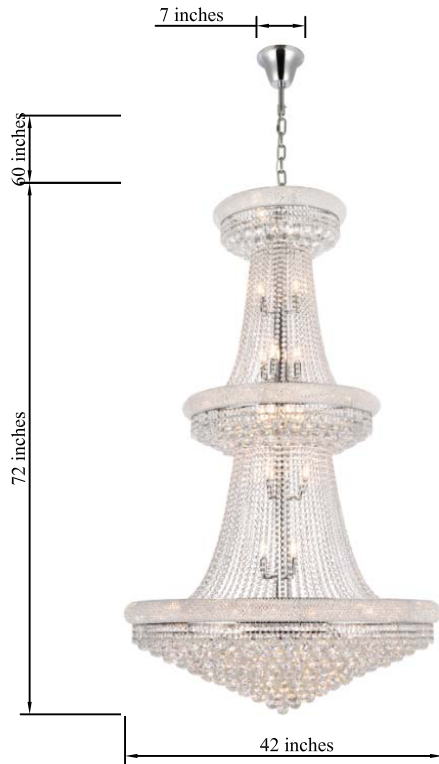

PRODUCT SPECIFICATION SHEET

PRIMO COLLECTION

Primo (38)-Light Chrome Pendant Clear Crystal

Chrome
Item No: V1800G42C

Gold
Item No: V1800G42G

Available Finishes

The Collection is composed of Chandeliers,
Table Lamps, Pendants
Wall Sconces and Flush Mounts

Dimensions

Canopy Size(in)	D7"H5"
Chain/Rod Length	60"
Length	N/A
Width	42"
Height	72"
Maximum Height	132"

Specifications

Finish	2 Finishes
Material	Iron / Crystal
Crystal/Glass Color	Clear
Type	Pendant
Hanging Device	Chain
Voltage	110-125V
Dimmable	YES
Warranty	1 Year Limited
Shipment Type	LTL

Bulb / Socket

Socket Type	E12
Number of Lights	38
Wattage/Bulb	40W
Included	No

Installation

Indoor/Outdoor	Indoor
Dry/Wet/Damp	Dry
Weight	304 LBS
Wire Length	144"
Safety Rating	UL Listed